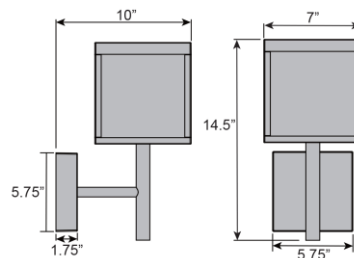

Stock Code: **20080LED-SG/SDG**

Collection: Reveal

PRODUCT INFORMATION

Base: 20080 Parent: 20080LED
Mounting Type: Wall UPC: 641594228717
Finish: Satin Gray
Diffuser: Seeded Glass

PRODUCT MEASUREMENTS

FIXTURE	BACKPLATE / CANOPY
Length:	Length 1.75"
Width: 7"	Width: 5.75"
Diameter	Diameter:
Height: 14.5"	Height: 5.75"
Extension: 10"	
Overall Height:	

IES FILE

In addition to Access Lighting's purchase and warranty terms and conditions, by signing below or placing an order, you agree that you are authorized to bind the entity placing any order and acknowledge the following: All of sizes and measurements are approximate and all images are for illustrative purposes only. In the event of an inconsistency, the "Product Measurements" section controls. There also may be slight differences in the colors and designs compared to the displayed and printed images.