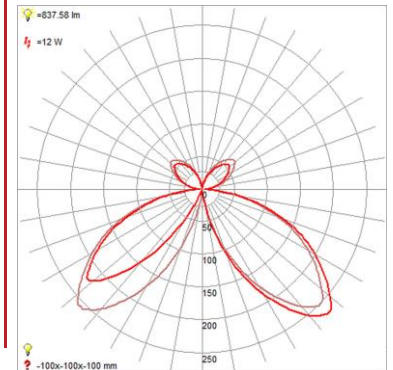

Stock Code: **20080LED-SG/SDG**

Collection: Reveal

PRODUCT INFORMATION

Base: 20080 Parent: 20080LED
Mounting Type: Wall UPC: 641594228717
Finish: Satin Gray
Diffuser: Seeded Glass

PRODUCT MEASUREMENTS

FIXTURE	BACKPLATE / CANOPY
Length:	Length 1.75"
Width: 7"	Width: 5.75"
Diameter	Diameter:
Height: 14.5"	Height: 5.75"
Extension: 10"	
Overall Height:	

Dimmable: No Nominal Lumens 1400 Lm
CRI: 90 Delivered Lumens: N/A
CCT: 3000K
Recommended Dimmers:

ADDITIONAL NOTES

Project Name: _____
Location: _____
Type: _____
Quantity: _____
Notes: _____

LINE DRAWING

IES FILE

In addition to Access Lighting's purchase and warranty terms and conditions, by signing below or placing an order, you agree that you are authorized to bind the entity placing any order and acknowledge the following: All of sizes and measurements are approximate and all images are for illustrative purposes only. In the event of an inconsistency, the "Product Measurements" section controls. There also may be slight differences in the colors and designs compared to the displayed and printed images.